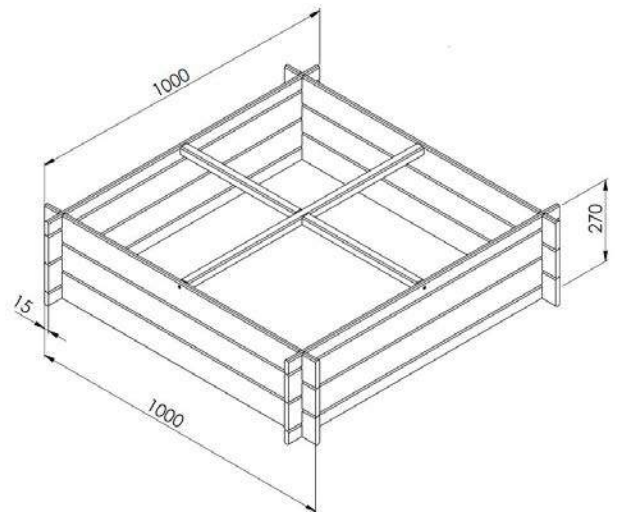

Vegetable bed with four sections

Item code: 253335

EAN: 4752072533356

Material	Product	Treatment	Pallet	Pieces on truck
Pine / Spruce  The mark of responsible forestry	1pc  11 kg 	  	10pcs  120 kg 	1600pcs 